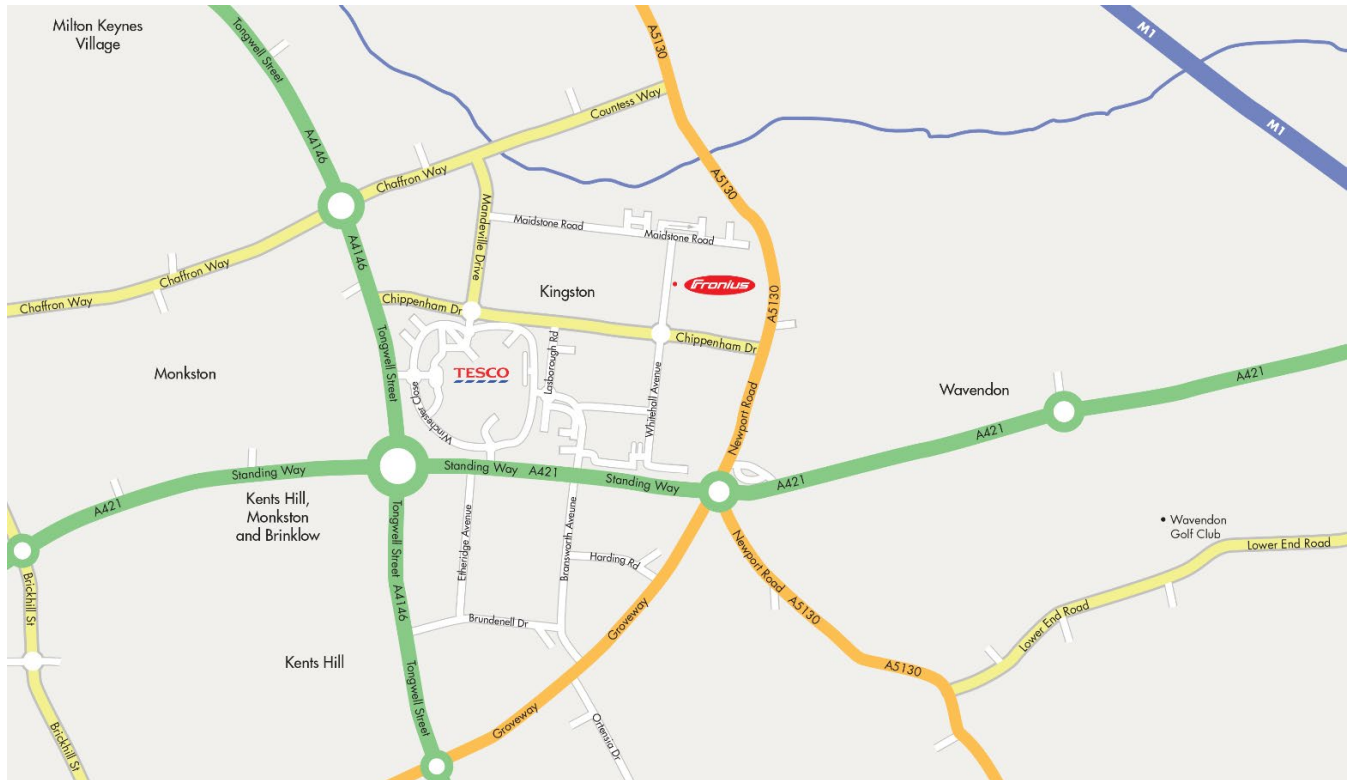

HOW TO FIND US

ADDRESS

Fronius UK Ltd, Maidstone Road, Kingston, Milton Keynes, MK10 0BD

BY CAR

Travelling South via M1

/ At junction 13, take the A421 exit to Milton Keynes / Bedford / A507 / Ampt Hill
/ At the roundabout, take the second exit to Milton Keynes A421
/ At the roundabout, take the first exit to Milton Keynes A421
/ At the roundabout, take the first exit to Milton Keynes A421
/ At the roundabout, take the fourth exit onto Newport Road for the A5130 / Kingston / Broughton Gate
/ At the roundabout, take the first exit onto Chippenham Drive
/ At the roundabout, take the third exit onto Maidstone Road
/ The Fronius offices will be on your right hand side

BY TRAIN

/ Our head office is approximately 15 minutes from either Bletchley or Milton Keynes Central train station by car.

/ Visit www.nationalrail.co.uk to plan your journey

Travelling North via M1

/ At junction 14, take the A509 exit to Milton Keynes / Newport Pagnell
/ At the roundabout, take the third exit onto the A509 for Milton Keynes
/ At the roundabout, take the second exit onto the H6 Childs Way / A4146
/ At the roundabout, take the first exit onto the V11 Tongwell Street / A4146
/ At the roundabout, take the first exit onto Chaffron Way
/ At the roundabout, take the second exit onto Mandeville Drive
/ Turn left onto Maidstone Road
/ Turn left onto Maidstone Road
/ The Fronius offices will be on your left hand side