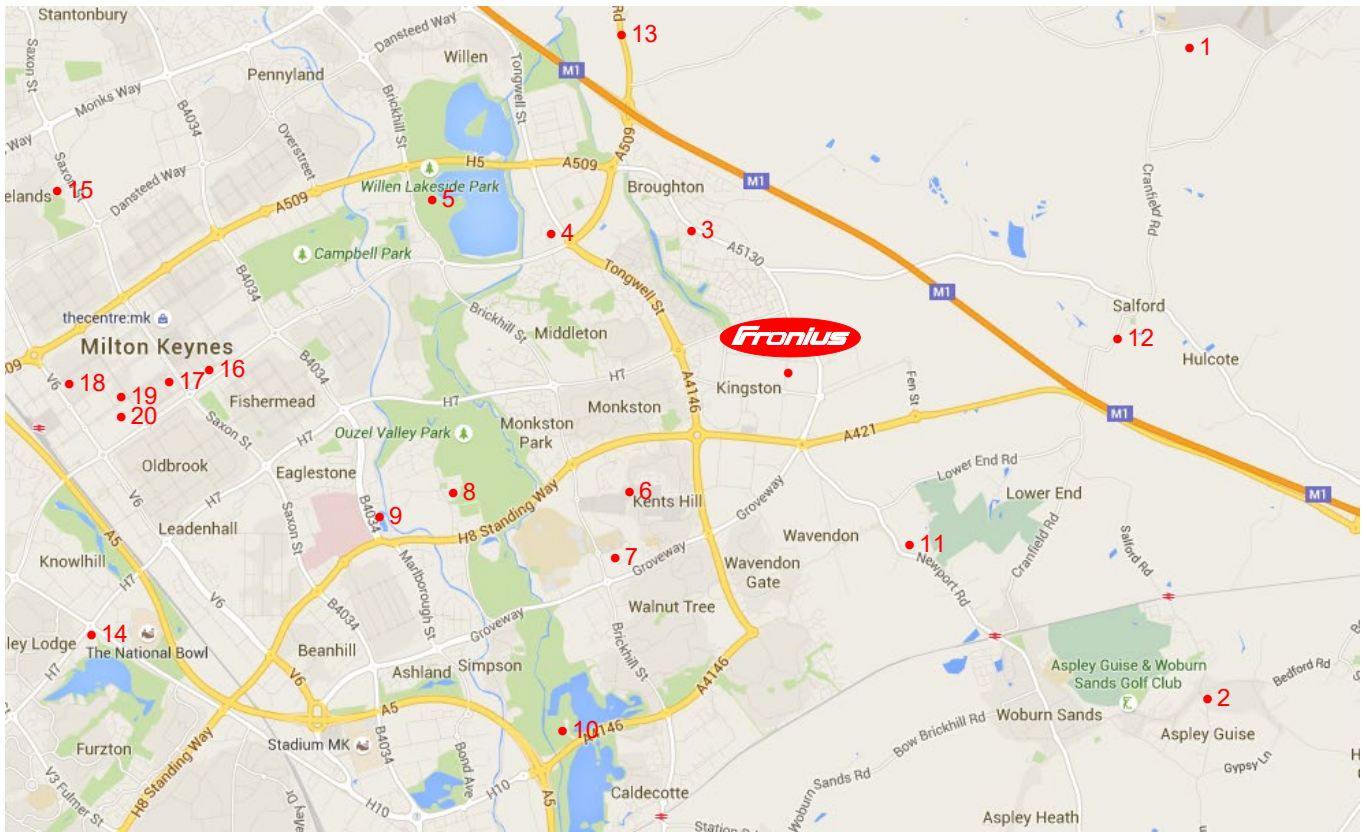

ACCOMMODATION

Milton Keynes has a large number of hotels within the area, ranging from large chains to smaller, independent accommodation. The list below details the hotels available within a 15-20 minute drive from our head office.

1. Venue Cranfield
  Wharley End, Cranfield, MK43 0AL
  Tel: 01234 754 885
  www.venuecranfield.co.uk
  Corporate rate of £75 or £69 inc breakfast if booked under Fronius
2. Best Western Moore Place Hotel
  Aspley Guise Village, MK17 8DW
  Tel: 0844 387 6199
  www.bestwestern.co.uk/hotels/best-western-moore-place-hotel-83775
  Corporate rate of £89 inc breakfast if booked under Fronius
3. Broughton Hotel
  Broughton Village, Milton Keynes, MK10 9A
  Tel: 01908 667726
4. Holiday Inn Express Milton Keynes - Fox Milne
  Tongwell Street, Fox Milne, Milton Keynes, MK15 0YA
  Tel: 0871 902 1624
  www.expressmiltonkeynes.co.uk