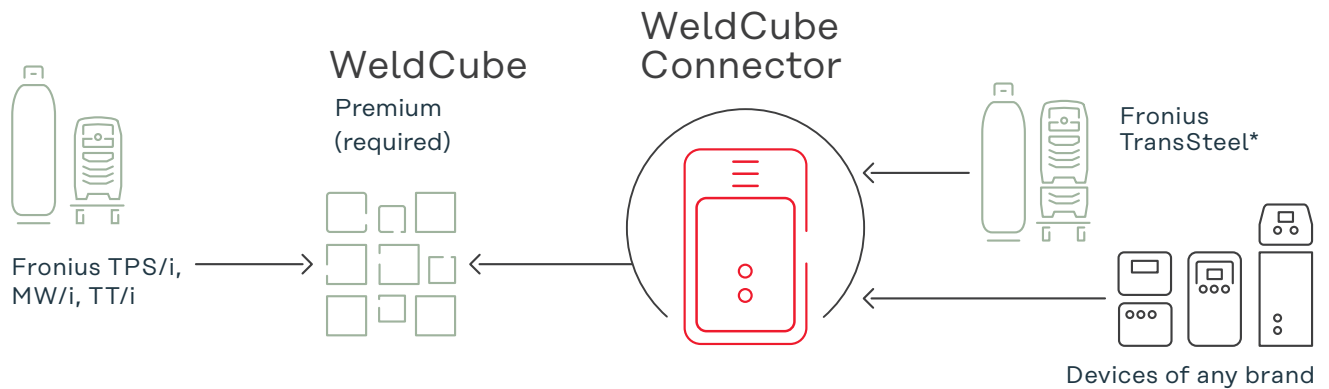

Different variants: