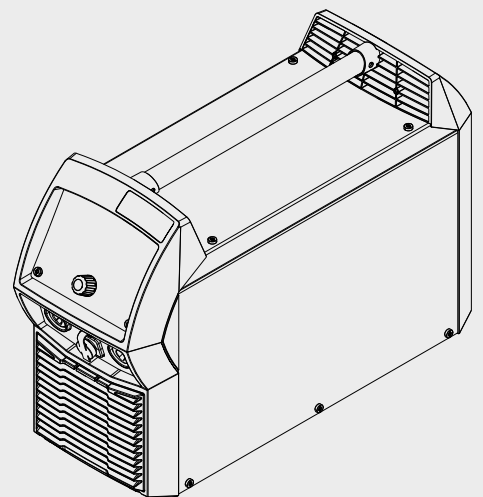

MagicWave 190
MagicWave 230i
TransTig 230i

Spare parts list

EN

TIG Power source

Spare parts list: MW190 / MW230i / TT230i

MagicWave 190 /EF	4,075,218
MagicWave 190 /np	4,075,218,008
MagicWave 190 Set/EF	4,075,218,870
MagicWave 190 MV/B	4,075,218,631
MagicWave 190 MV/np	4,075,218,638
MagicWave 190 MV Set/B	4,075,218,871
MagicWave 190 MV Set/np	4,075,218,878
MagicWave 230 /EF	4,075,219
MagicWave 230 /np	4,075,219,008
MagicWave 230 MV/B	4,075,219,631
MagicWave 230 MV/np	4,075,219,638