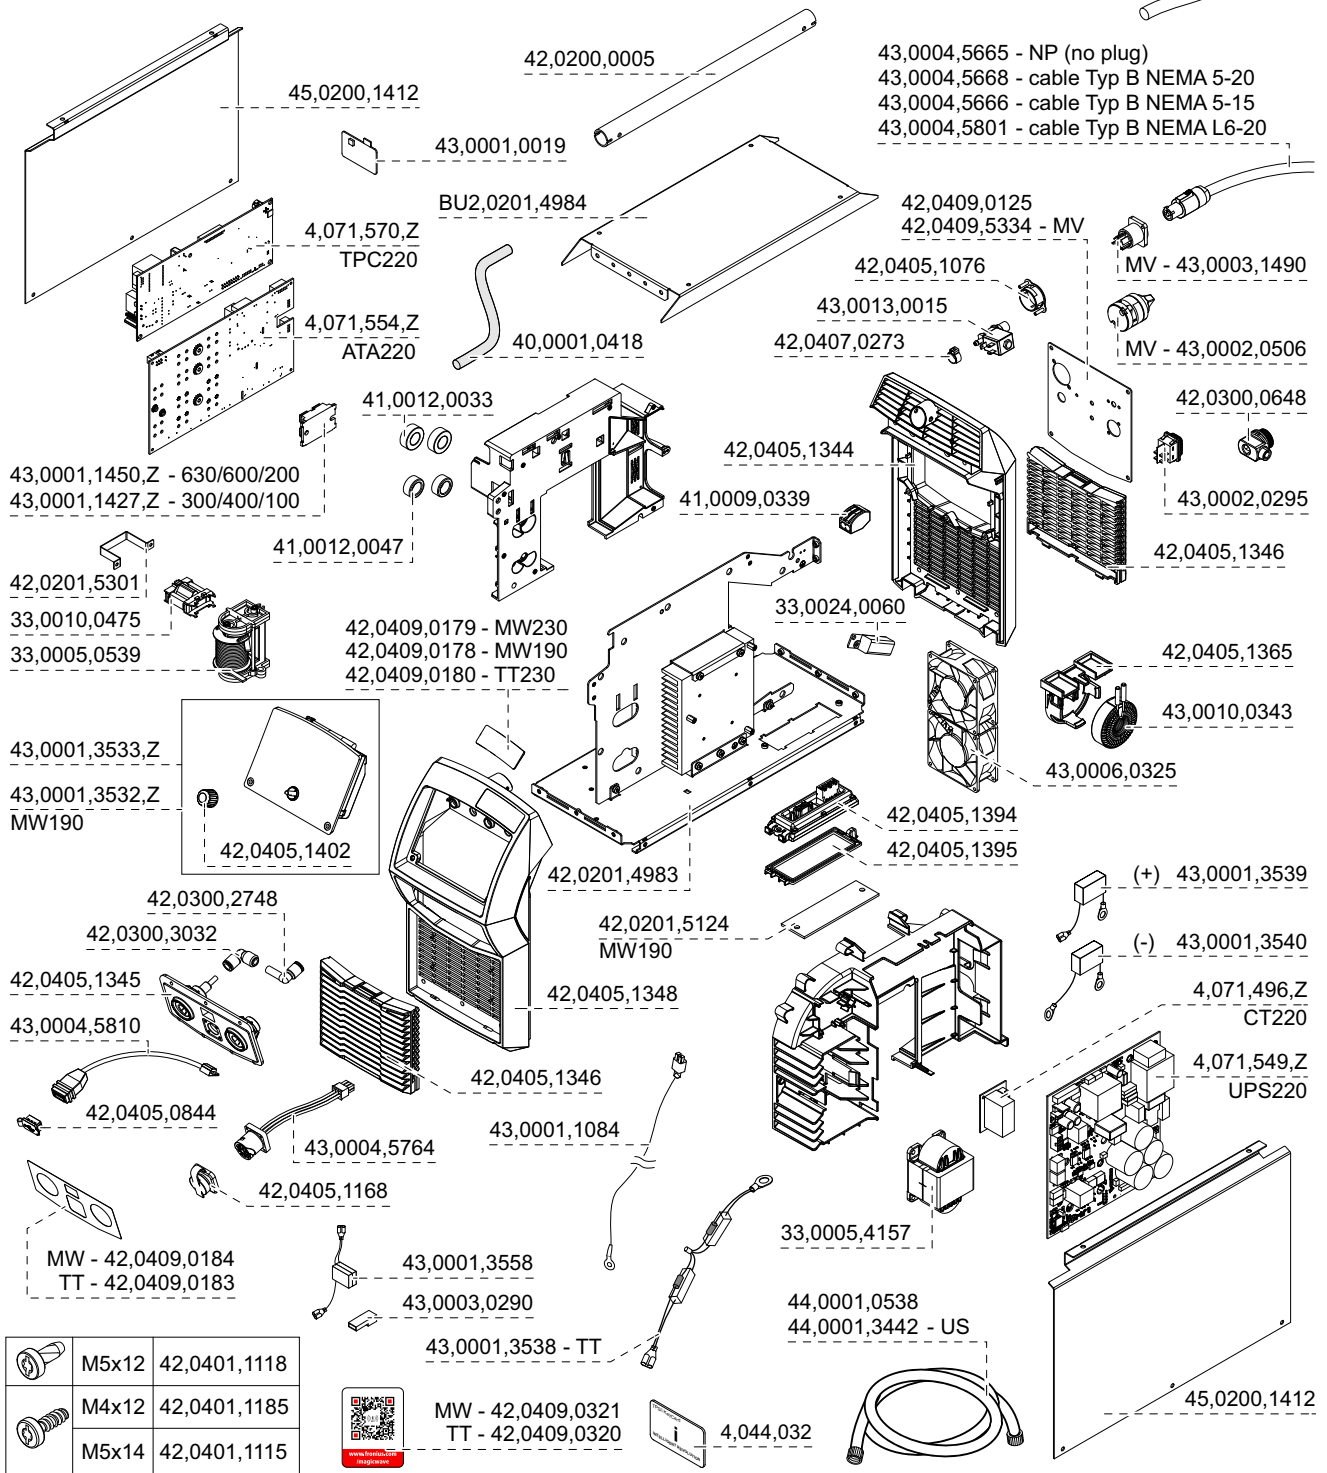

MagicWave 190
MagicWave 230i
TransTig 230i

Spare parts list

EN

TIG Power source

Spare parts list: MW190 / MW230i / TT230i

MagicWave 190 /EF	4,075,218
MagicWave 190 /np	4,075,218,008
MagicWave 190 Set/EF	4,075,218,870
MagicWave 190 MV/B	4,075,218,631
MagicWave 190 MV/np	4,075,218,638
MagicWave 190 MV Set/B	4,075,218,871
MagicWave 190 MV Set/np	4,075,218,878
MagicWave 230 /EF	4,075,219
MagicWave 230 /np	4,075,219,008
MagicWave 230 MV/B	4,075,219,631
MagicWave 230 MV/np	4,075,219,638

	M5x12	42,0401,1118
	M4x12	42,0401,1185
	M5x14	42,0401,1115

MW - 42,0409,0321
TT - 42,0409,0320

FRONIUS INTERNATIONAL GMBH

Froniusplatz 1, A-4600 Wels, Austria

Tel: +43 (0)7242 241-0, Fax: +43 (0)7242 241-3940